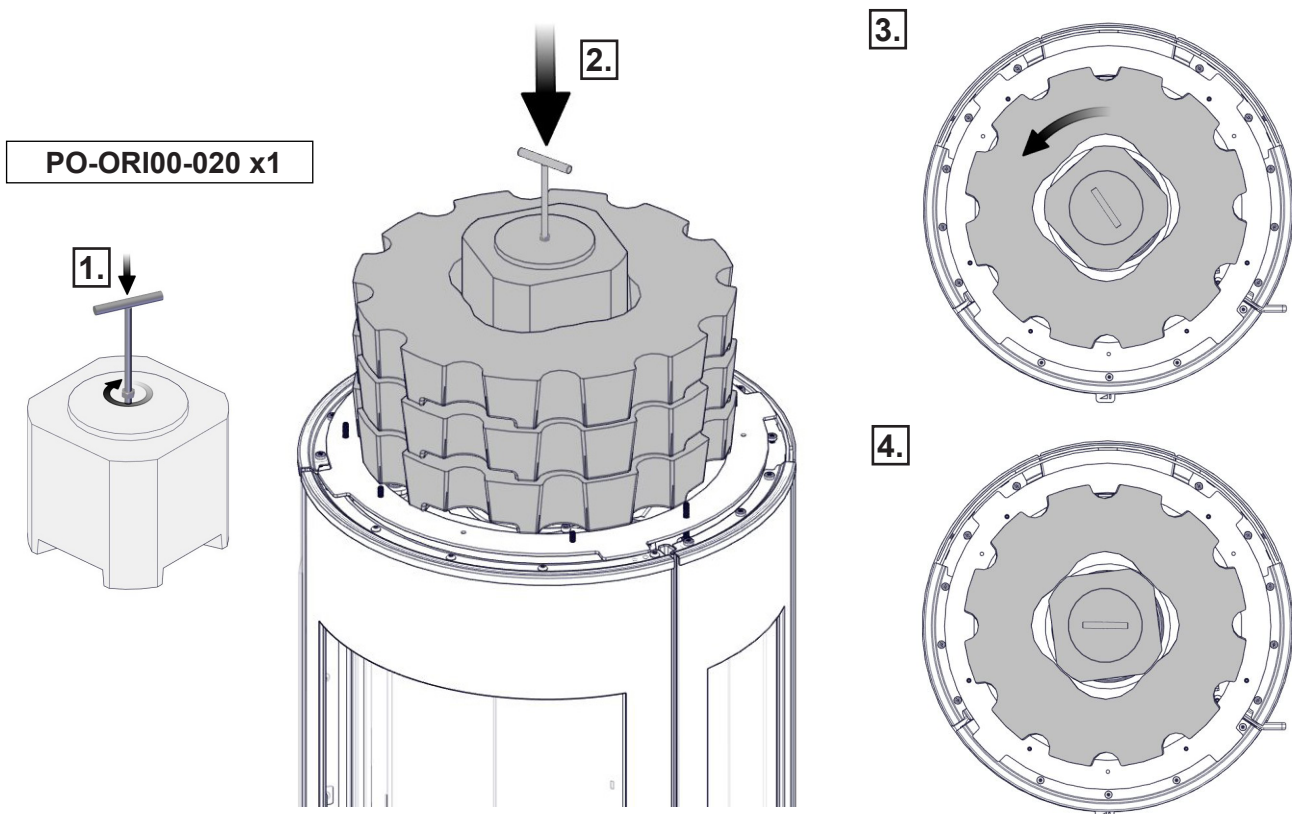

FIG 4

Back connection FIG 1 - 5