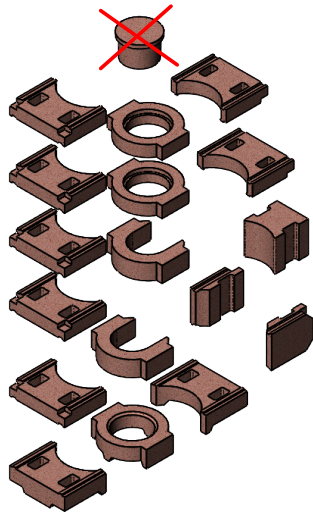

- Ⓝ NO Monteringsanvisning
- Ⓞ GB Installation manual
- Ⓢ SE Installationsanvisning

- Ⓕ FI Asennusohje
- Ⓖ DE Montageanleitung
- Ⓕ FR Manuel d'installation

Powerstone set for N-29P

Top conection fi 150mm
171 kg

Back conection fi 150mm
165 kg

Ventilated chimney
134 kg

FIG 1

N-29P - top connection

FIG 2

FIG 3

FIG 4

FIG 5

PO-N29P0-030 x3

PO-N29P0-070 x1

PO-N29P0-080 x1

FIG 6

N-29P - back connection

PO-N29P0-010 x2

PO-N29P0-020 x1

FIG 7