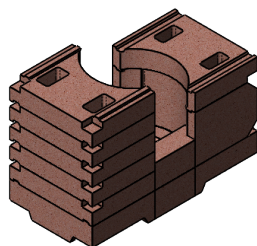

- Ⓝ NO Monteringsanvisning
- Ⓞ GB Installation manual
- Ⓢ SE Installationsanvisning

- Ⓕ FI Asennusohje
- Ⓖ DE Montageanleitung
- Ⓕ FR Manuel d'installation

Powerstone set for N-29P

Top conection fi 150mm
171 kg

Back conection fi 150mm
165 kg

Ventilated chimney
134 kg

FIG 1

N-29P - top connection

FIG 2

FIG 3

FIG 4

FIG 5

PO-N29P0-030 x3

PO-N29P0-070 x1

PO-N29P0-080 x1

FIG 6

N-29P - back connection

PO-N29P0-010 x2

PO-N29P0-020 x1

FIG 7