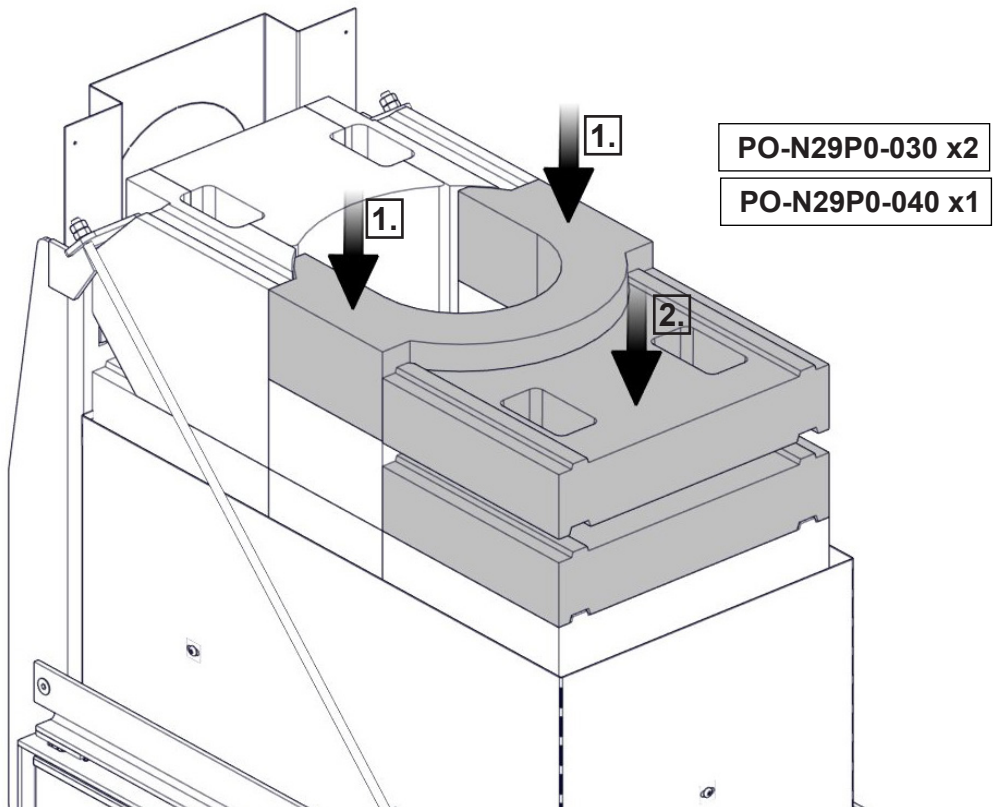

Back conection fi 150mm
165 kg

Ventilated chimney
134 kg

FIG 1

N-29P - top connection

FIG 2

FIG 3

FIG 4

FIG 5

PO-N29P0-030 x3

PO-N29P0-070 x1

PO-N29P0-080 x1

FIG 6

N-29P - back connection

PO-N29P0-010 x2

PO-N29P0-020 x1

FIG 7