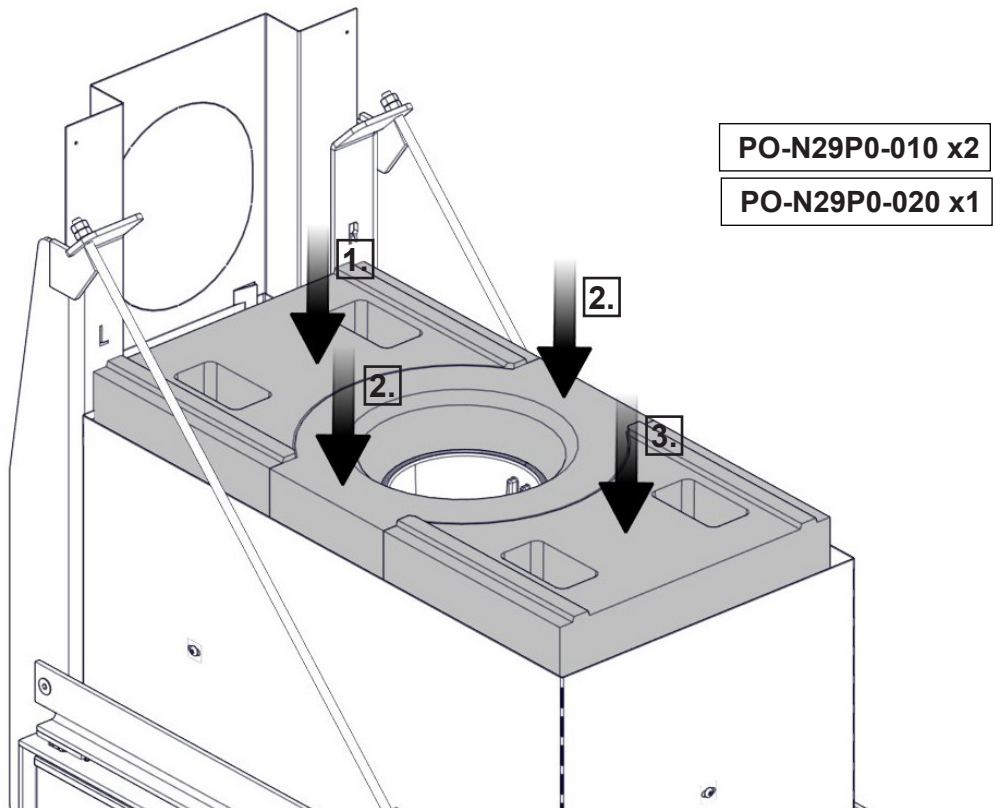

Back conection fi 150mm
165 kg

Ventilated chimney
134 kg

FIG 1

N-29P - top connection

FIG 2

FIG 3

FIG 4

FIG 5

PO-N29P0-030 x3

PO-N29P0-070 x1

PO-N29P0-080 x1

FIG 6

N-29P - back connection

PO-N29P0-010 x2

PO-N29P0-020 x1

FIG 7