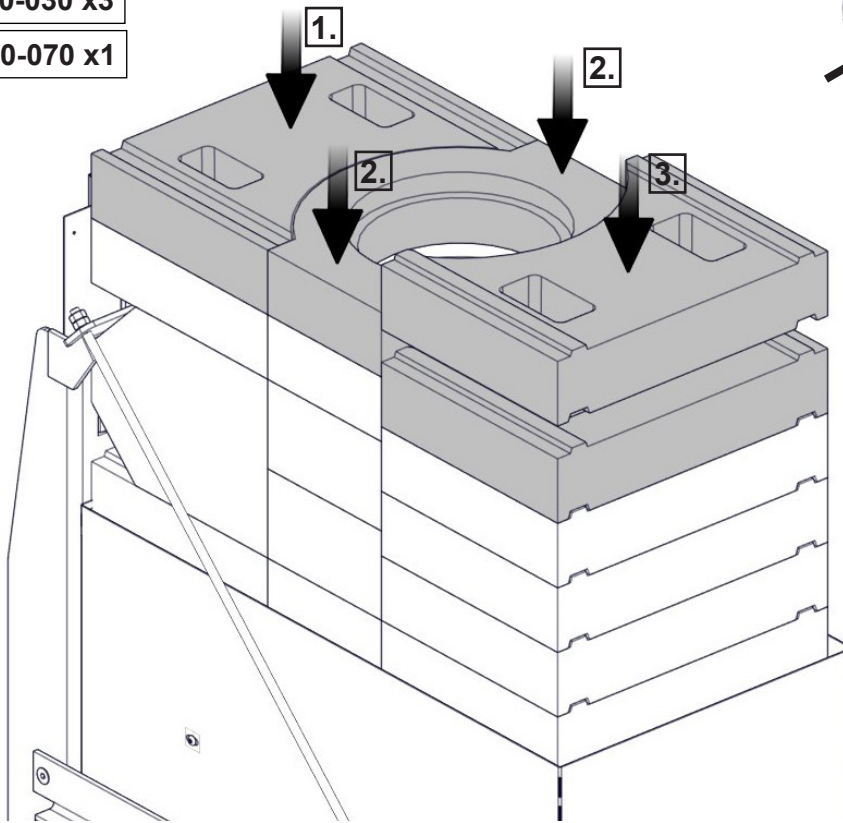

Back conection fi 150mm
165 kg

Ventilated chimney
134 kg

FIG 1

N-29P - top connection

FIG 2

FIG 3

FIG 4

FIG 5

PO-N29P0-030 x3

PO-N29P0-070 x1

PO-N29P0-080 x1

FIG 6

N-29P - back connection

PO-N29P0-010 x2

PO-N29P0-020 x1

FIG 7