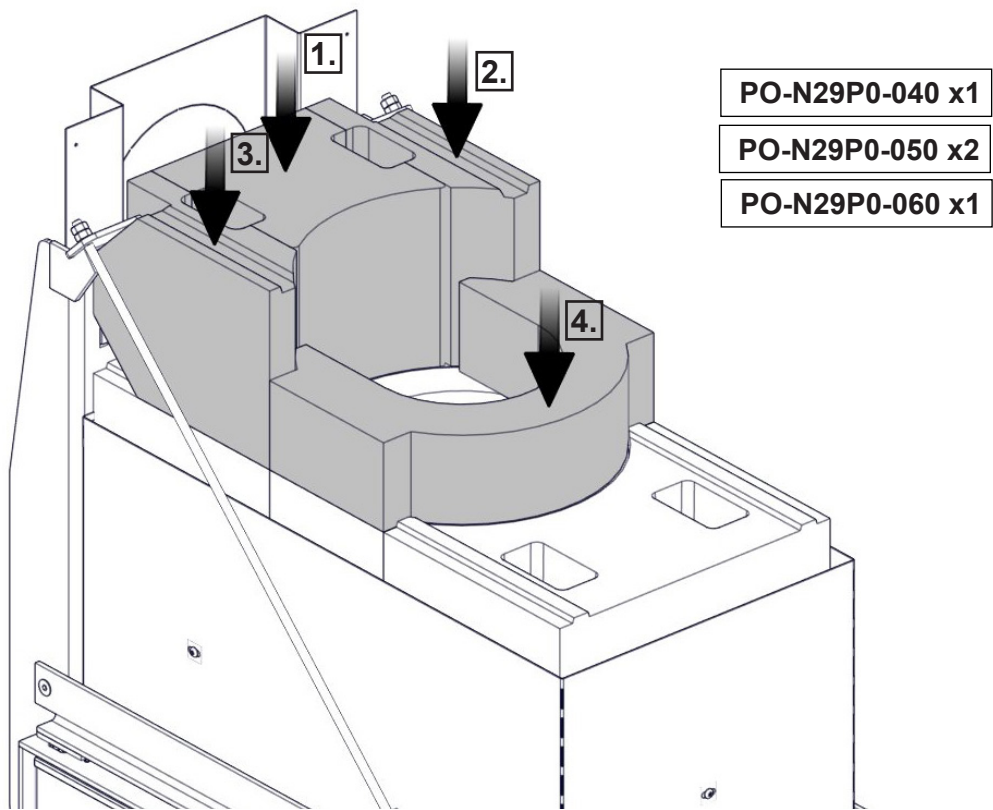

Back conection fi 150mm
165 kg

Ventilated chimney
134 kg

FIG 1

N-29P - top connection

FIG 2

FIG 3

FIG 4

FIG 5

PO-N29P0-030 x3

PO-N29P0-070 x1

PO-N29P0-080 x1

FIG 6

N-29P - back connection

PO-N29P0-010 x2

PO-N29P0-020 x1

FIG 7