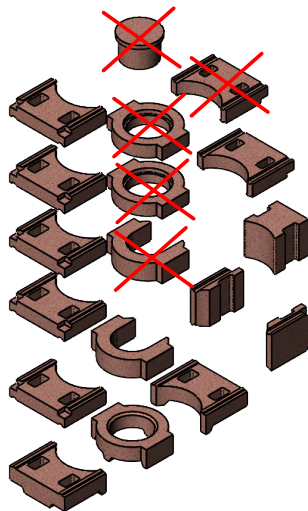

Back conection fi 150mm
165 kg

Ventilated chimney
134 kg

FIG 1

N-29P - top connection

FIG 2

FIG 3

FIG 4

FIG 5

PO-N29P0-030 x3

PO-N29P0-070 x1

PO-N29P0-080 x1

FIG 6

N-29P - back connection

PO-N29P0-010 x2

PO-N29P0-020 x1

FIG 7