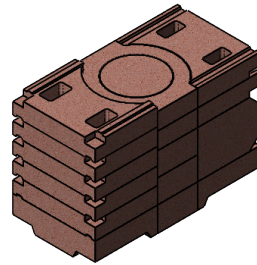

- Ⓝ NO Monteringsanvisning
- Ⓞ GB Installation manual
- Ⓢ SE Installationsanvisning

- Ⓕ FI Asennusohje
- Ⓖ DE Montageanleitung
- Ⓕ FR Manuel d'installation

Powerstone set for N-29P

Top conection fi 150mm
171 kg

Back conection fi 150mm
165 kg

Ventilated chimney
134 kg

FIG 1

N-29P - top connection

FIG 2

FIG 3

FIG 4

FIG 5

PO-N29P0-030 x3

PO-N29P0-070 x1

PO-N29P0-080 x1

FIG 6

N-29P - back connection

PO-N29P0-010 x2

PO-N29P0-020 x1

FIG 7