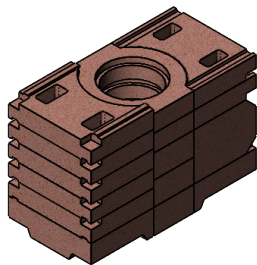

- Ⓝ NO Monteringsanvisning
- Ⓞ GB Installation manual
- Ⓢ SE Installationsanvisning

- Ⓕ FI Asennusohje
- Ⓖ DE Montageanleitung
- Ⓕ FR Manuel d'installation

Powerstone set for N-29P

Top conection fi 150mm
171 kg

Back conection fi 150mm
165 kg

Ventilated chimney
134 kg

FIG 1

N-29P - top connection

FIG 2

FIG 3

FIG 4

FIG 5

PO-N29P0-030 x3

PO-N29P0-070 x1

PO-N29P0-080 x1

FIG 6

N-29P - back connection

PO-N29P0-010 x2

PO-N29P0-020 x1

FIG 7