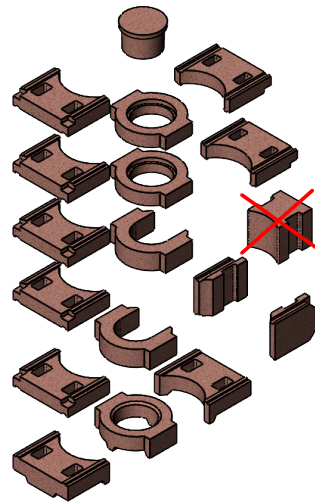

- Ⓝ NO Monteringsanvisning
- Ⓞ GB Installation manual
- Ⓢ SE Installationsanvisning

- Ⓕ FI Asennusohje
- Ⓖ DE Montageanleitung
- Ⓕ FR Manuel d'installation

Powerstone set for N-29P

Top conection fi 150mm
171 kg

Back conection fi 150mm
165 kg

Ventilated chimney
134 kg

FIG 1

N-29P - top connection

FIG 2

FIG 3

FIG 4

FIG 5

PO-N29P0-030 x3

PO-N29P0-070 x1

PO-N29P0-080 x1

FIG 6

N-29P - back connection

PO-N29P0-010 x2

PO-N29P0-020 x1

FIG 7