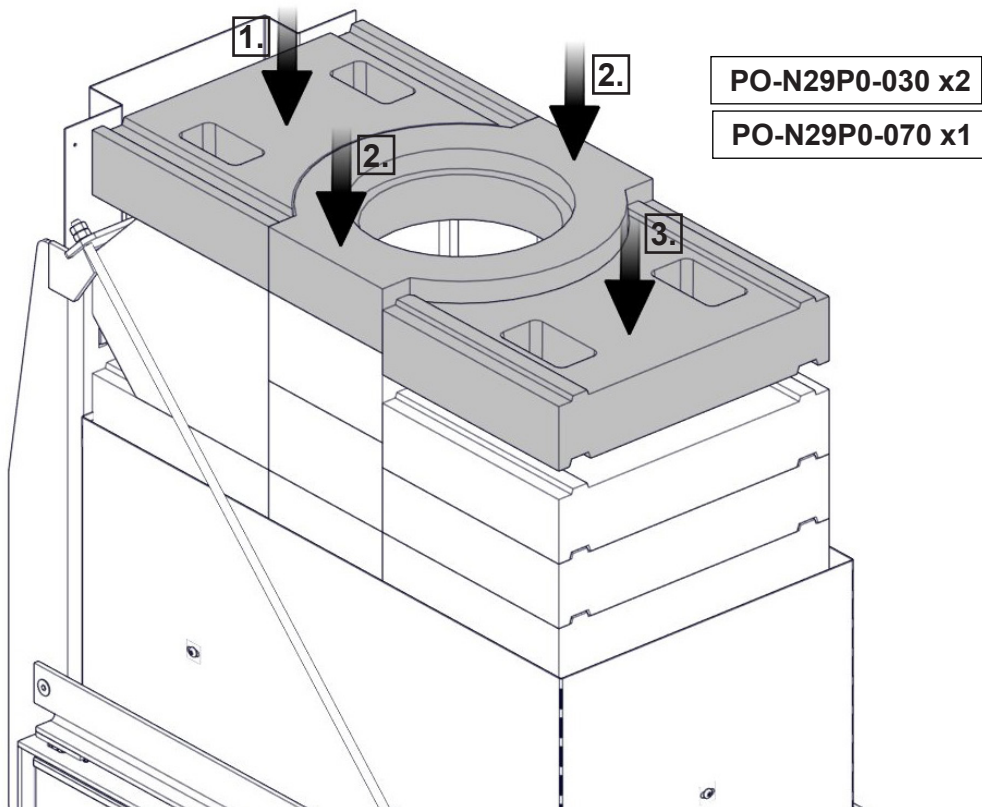

Back conection fi 150mm
165 kg

Ventilated chimney
134 kg

FIG 1

N-29P - top connection

FIG 2

FIG 3

FIG 4

FIG 5

PO-N29P0-030 x3

PO-N29P0-070 x1

PO-N29P0-080 x1

FIG 6

N-29P - back connection

PO-N29P0-010 x2

PO-N29P0-020 x1

FIG 7