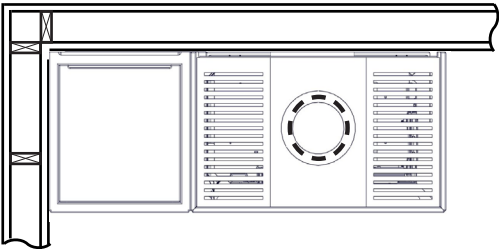

FIG 1c

Monaco C L High Base Left / Q-34 AL + Wood Shelf = mm

FIG 1d

Monaco C High Base Left / Q-34 AL + Wood Shelf = Chimney / AIR mm

Monaco C Low Base Right_Q-34 AL + Wood Shelf - Assembling

Monaco C High Base Right_Q-34 AL + Wood Shelf - Assembling