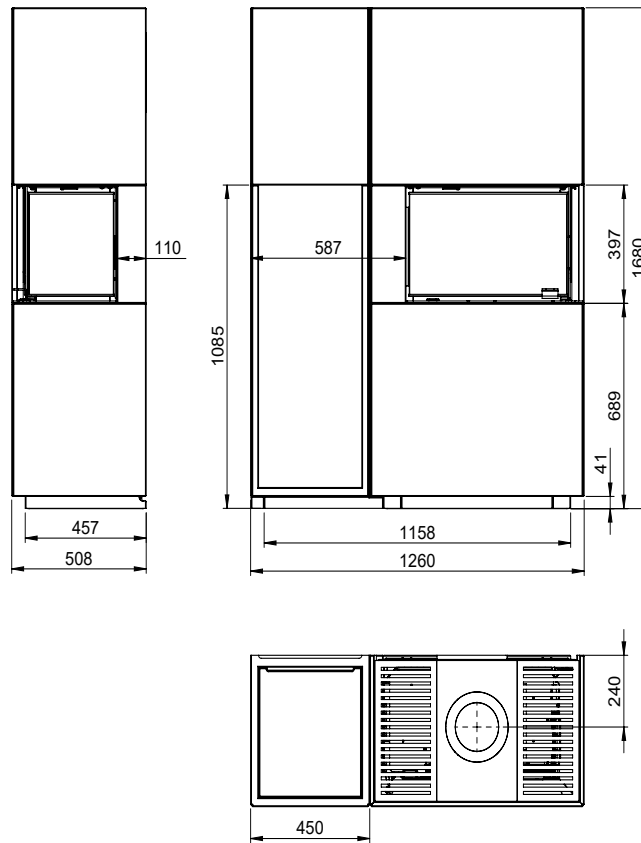

Wood Shelf for Monaco C

Art.no: FP-MON01-500
Last updated: 04.07.2017

FIG 1

Monaco C Low Base Right / Q-34 AL + Wood Shelf = mm

FIG 1b

Monaco C Low Base Right / Q-34 AL + Wood Shelf = Chimney / AIR mm

FIG 1c

Monaco C Low Base Left / Q-34 AL + Wood Shelf = mm

FIG 1d

Monaco C Low Base Left / Q-34 AL + Wood Shelf = Chimney / AIR mm

FIG 1 e

Monaco C High Base R / Q-34 AL + Wood Shelf = mm

FIG 1 f

Monaco C High Base Right / Q-34 AL + Wood Shelf = Chimney / AIR mm

FIG 1c

Monaco C L High Base Left / Q-34 AL + Wood Shelf = mm

FIG 1d

Monaco C High Base Left / Q-34 AL + Wood Shelf = Chimney / AIR mm

Monaco C Low Base Right_Q-34 AL + Wood Shelf - Assembling

Monaco C High Base Right_Q-34 AL + Wood Shelf - Assembling