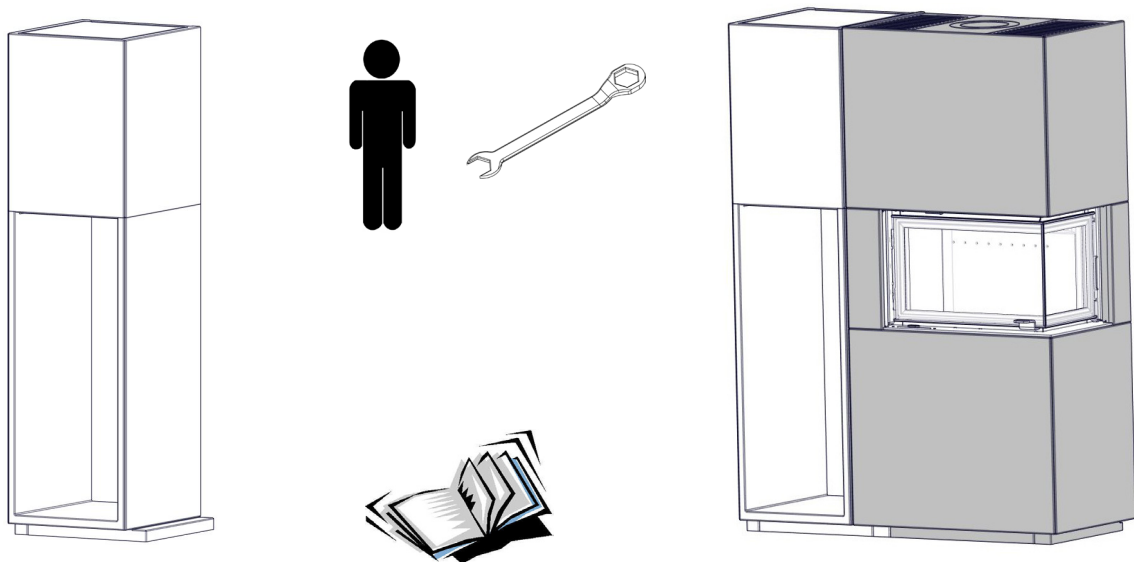

Monaco C Low / High Base Right_Q-34 AL - Wood Shelf

CO-MON01-240

Monaco C Low Base Right_Q-34 AL

➔ FIG 3 - FIG 28

Monaco C High Base Right_Q-34 AL

➔ FIG 3 - FIG 29

Monaco C Low Base Right_Q-34 AL + Wood Shelf - Assembling