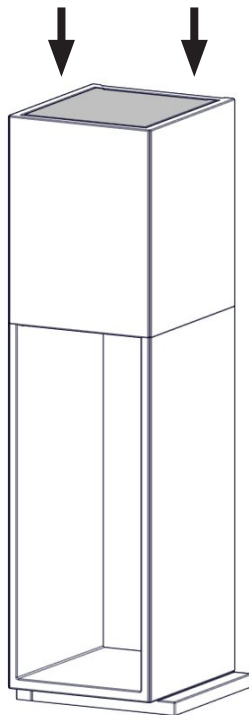

Monaco C Low Base Left / Q-34 AL + Wood Shelf = mm

FIG 1d

Monaco C Low Base Left / Q-34 AL + Wood Shelf = Chimney / AIR mm

FIG 1 e

Monaco C High Base R / Q-34 AL + Wood Shelf = mm

FIG 1 f

Monaco C High Base Right / Q-34 AL + Wood Shelf = Chimney / AIR mm

FIG 1c

Monaco C L High Base Left / Q-34 AL + Wood Shelf = mm

FIG 1d

Monaco C High Base Left / Q-34 AL + Wood Shelf = Chimney / AIR mm

Monaco C Low Base Right_Q-34 AL + Wood Shelf - Assembling

Monaco C High Base Right_Q-34 AL + Wood Shelf - Assembling

FIG 2

Monaco C Low / High Base Right_Q-34 AL - Wood Shelf

FIG 3

Monaco C Low / High Base Right_Q-34 AL - Wood Shelf

FIG 4

Monaco C Low / High Base Right_Q-34 AL - Wood Shelf

CO-MON01-230

FIG 5

Monaco C Low / High Base Right_Q-34 AL - Wood Shelf

CO-MON01-240

Monaco C Low Base Right_Q-34 AL

➔ FIG 3 - FIG 28

Monaco C High Base Right_Q-34 AL

➔ FIG 3 - FIG 29

Monaco C Low Base Right_Q-34 AL + Wood Shelf - Assembling