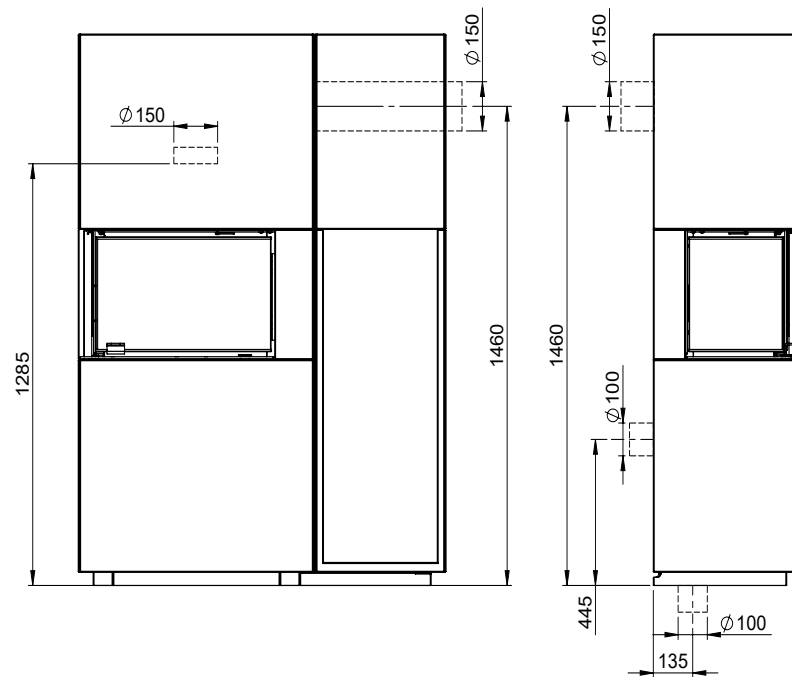

Monaco C Low Base Left / Q-34 AL + Wood Shelf = mm

FIG 1d

Monaco C Low Base Left / Q-34 AL + Wood Shelf = Chimney / AIR mm

FIG 1 e

Monaco C High Base R / Q-34 AL + Wood Shelf = mm

FIG 1 f

Monaco C High Base Right / Q-34 AL + Wood Shelf = Chimney / AIR mm

FIG 1c

Monaco C L High Base Left / Q-34 AL + Wood Shelf = mm

FIG 1d

Monaco C High Base Left / Q-34 AL + Wood Shelf = Chimney / AIR mm

Monaco C Low Base Right_Q-34 AL + Wood Shelf - Assembling

Monaco C High Base Right_Q-34 AL + Wood Shelf - Assembling