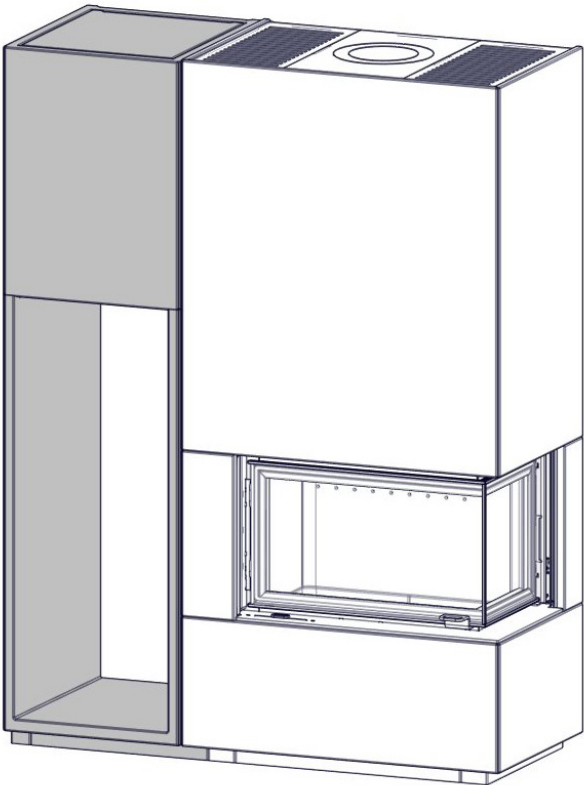

Monaco C Low Base Left / Q-34 AL + Wood Shelf = mm

FIG 1d

Monaco C Low Base Left / Q-34 AL + Wood Shelf = Chimney / AIR mm

FIG 1 e

Monaco C High Base R / Q-34 AL + Wood Shelf = mm

FIG 1 f

Monaco C High Base Right / Q-34 AL + Wood Shelf = Chimney / AIR mm

FIG 1c

Monaco C L High Base Left / Q-34 AL + Wood Shelf = mm

FIG 1d

Monaco C High Base Left / Q-34 AL + Wood Shelf = Chimney / AIR mm

Monaco C Low Base Right_Q-34 AL + Wood Shelf - Assembling

Monaco C High Base Right_Q-34 AL + Wood Shelf - Assembling