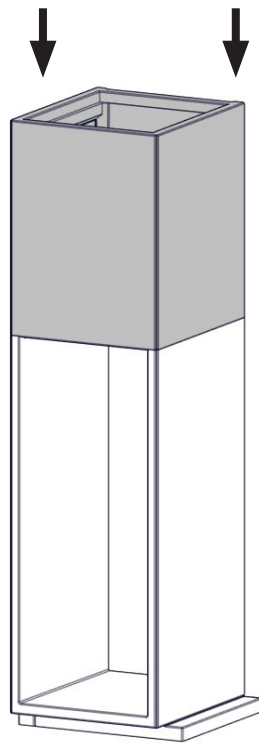

Monaco C Low Base Left / Q-34 AL + Wood Shelf = mm

FIG 1d

Monaco C Low Base Left / Q-34 AL + Wood Shelf = Chimney / AIR mm

FIG 1 e

Monaco C High Base R / Q-34 AL + Wood Shelf = mm

FIG 1 f

Monaco C High Base Right / Q-34 AL + Wood Shelf = Chimney / AIR mm

FIG 1c

Monaco C L High Base Left / Q-34 AL + Wood Shelf = mm

FIG 1d

Monaco C High Base Left / Q-34 AL + Wood Shelf = Chimney / AIR mm

Monaco C Low Base Right_Q-34 AL + Wood Shelf - Assembling

Monaco C High Base Right_Q-34 AL + Wood Shelf - Assembling

FIG 2

Monaco C Low / High Base Right_Q-34 AL - Wood Shelf

FIG 3

Monaco C Low / High Base Right_Q-34 AL - Wood Shelf

FIG 4

Monaco C Low / High Base Right_Q-34 AL - Wood Shelf

CO-MON01-230

FIG 5

Monaco C Low / High Base Right_Q-34 AL - Wood Shelf

CO-MON01-240

Monaco C Low Base Right_Q-34 AL

➔ FIG 3 - FIG 28

Monaco C High Base Right_Q-34 AL

➔ FIG 3 - FIG 29

Monaco C Low Base Right_Q-34 AL + Wood Shelf - Assembling