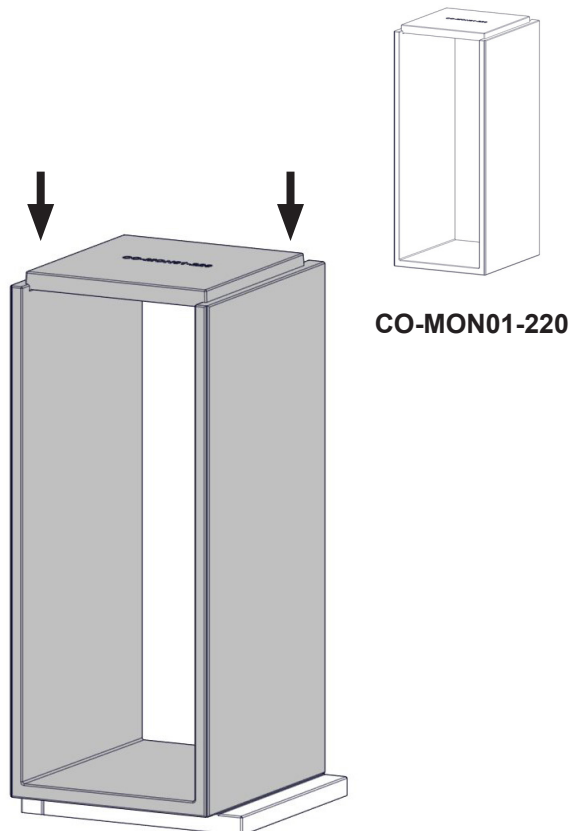

FIG 1c

Monaco C L High Base Left / Q-34 AL + Wood Shelf = mm

FIG 1d

Monaco C High Base Left / Q-34 AL + Wood Shelf = Chimney / AIR mm

Monaco C Low Base Right_Q-34 AL + Wood Shelf - Assembling

Monaco C High Base Right_Q-34 AL + Wood Shelf - Assembling

FIG 2

Monaco C Low / High Base Right_Q-34 AL - Wood Shelf

FIG 3

Monaco C Low / High Base Right_Q-34 AL - Wood Shelf

FIG 4

Monaco C Low / High Base Right_Q-34 AL - Wood Shelf

CO-MON01-230

FIG 5