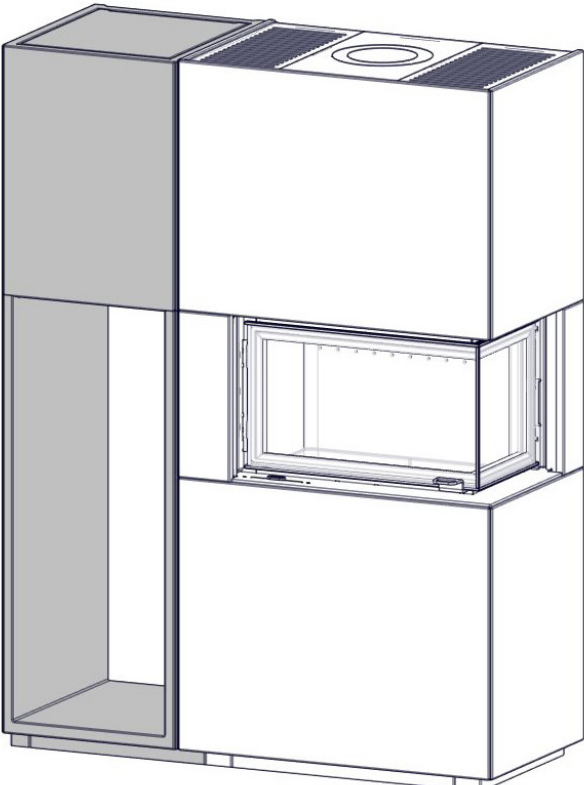

Monaco C Low Base Left / Q-34 AL + Wood Shelf = mm

FIG 1d

Monaco C Low Base Left / Q-34 AL + Wood Shelf = Chimney / AIR mm

FIG 1 e

Monaco C High Base R / Q-34 AL + Wood Shelf = mm

FIG 1 f

Monaco C High Base Right / Q-34 AL + Wood Shelf = Chimney / AIR mm

FIG 1c

Monaco C L High Base Left / Q-34 AL + Wood Shelf = mm

FIG 1d

Monaco C High Base Left / Q-34 AL + Wood Shelf = Chimney / AIR mm

Monaco C Low Base Right_Q-34 AL + Wood Shelf - Assembling

Monaco C High Base Right_Q-34 AL + Wood Shelf - Assembling