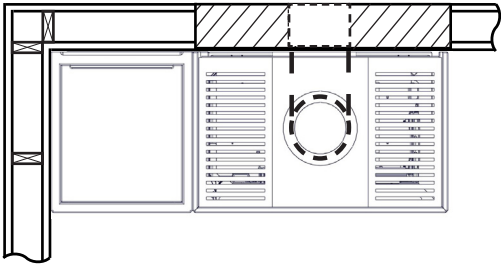

Monaco C Low Base Left / Q-34 AL + Wood Shelf = mm

FIG 1d

Monaco C Low Base Left / Q-34 AL + Wood Shelf = Chimney / AIR mm

FIG 1 e

Monaco C High Base R / Q-34 AL + Wood Shelf = mm

FIG 1 f

Monaco C High Base Right / Q-34 AL + Wood Shelf = Chimney / AIR mm

FIG 1c

Monaco C L High Base Left / Q-34 AL + Wood Shelf = mm

FIG 1d

Monaco C High Base Left / Q-34 AL + Wood Shelf = Chimney / AIR mm

Monaco C Low Base Right_Q-34 AL + Wood Shelf - Assembling

Monaco C High Base Right_Q-34 AL + Wood Shelf - Assembling