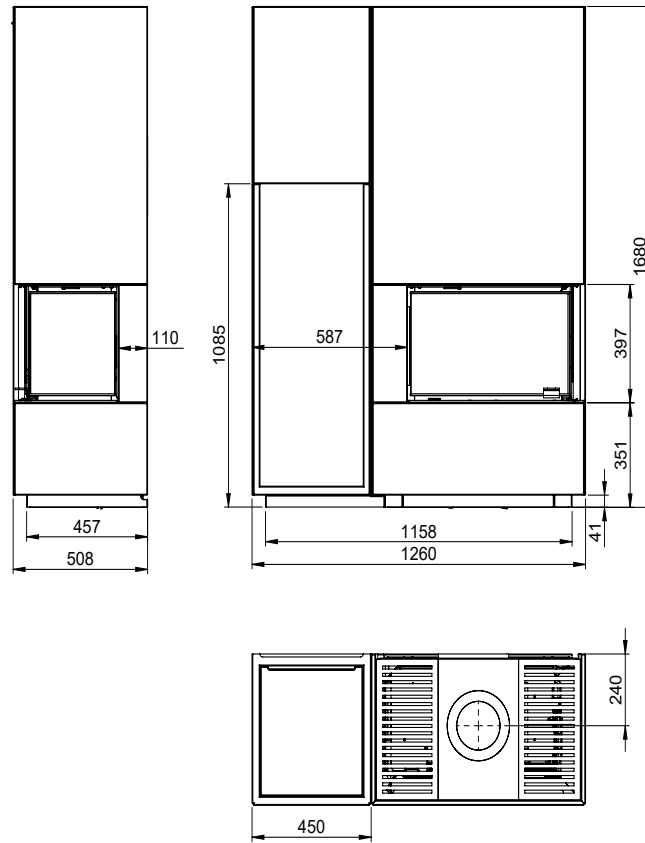

Wood Shelf for Monaco C

Art.no: FP-MON01-500
Last updated: 04.07.2017

FIG 1

Monaco C Low Base Right / Q-34 AL + Wood Shelf = mm

FIG 1b

Monaco C Low Base Right / Q-34 AL + Wood Shelf = Chimney / AIR mm

FIG 1c

Monaco C Low Base Left / Q-34 AL + Wood Shelf = mm

FIG 1d

Monaco C Low Base Left / Q-34 AL + Wood Shelf = Chimney / AIR mm

FIG 1 e

Monaco C High Base R / Q-34 AL + Wood Shelf = mm

FIG 1 f

Monaco C High Base Right / Q-34 AL + Wood Shelf = Chimney / AIR mm