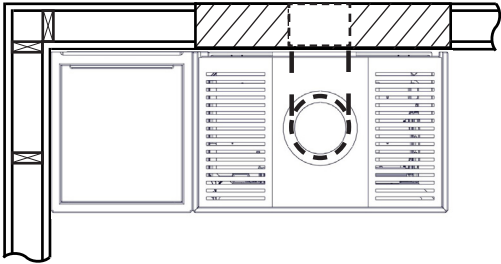

Monaco C Low Base Left / Q-34 AL + Wood Shelf = mm

FIG 1d

Monaco C Low Base Left / Q-34 AL + Wood Shelf = Chimney / AIR mm

FIG 1 e

Monaco C High Base R / Q-34 AL + Wood Shelf = mm

FIG 1 f

Monaco C High Base Right / Q-34 AL + Wood Shelf = Chimney / AIR mm

FIG 1c

Monaco C L High Base Left / Q-34 AL + Wood Shelf = mm

FIG 1d

Monaco C High Base Left / Q-34 AL + Wood Shelf = Chimney / AIR mm

Monaco C Low Base Right_Q-34 AL + Wood Shelf - Assembling

Monaco C High Base Right_Q-34 AL + Wood Shelf - Assembling