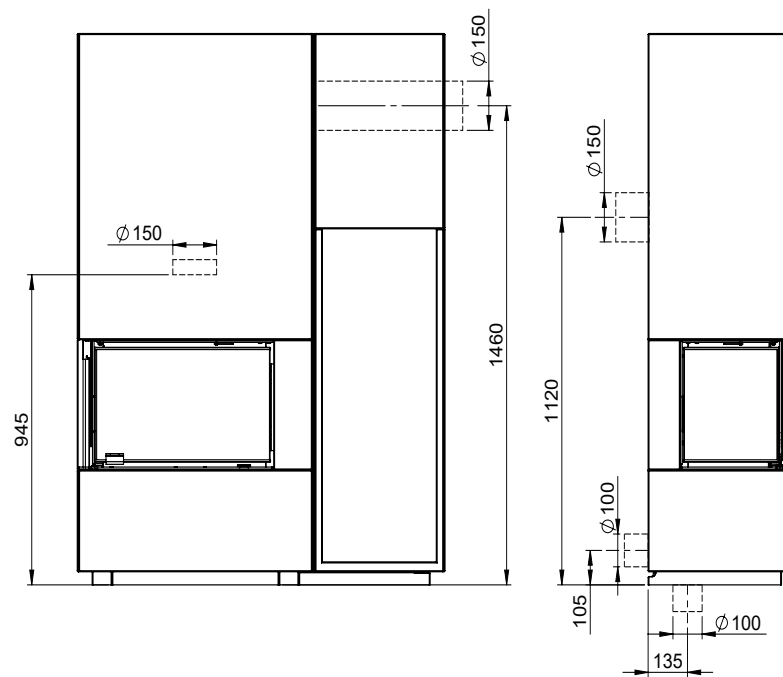

Wood Shelf for Monaco C

Art.no: FP-MON01-500
Last updated: 04.07.2017

FIG 1

Monaco C Low Base Right / Q-34 AL + Wood Shelf = mm

FIG 1b

Monaco C Low Base Right / Q-34 AL + Wood Shelf = Chimney / AIR mm

FIG 1c

Monaco C Low Base Left / Q-34 AL + Wood Shelf = mm

FIG 1d

Monaco C Low Base Left / Q-34 AL + Wood Shelf = Chimney / AIR mm

FIG 1 e

Monaco C High Base R / Q-34 AL + Wood Shelf = mm

FIG 1 f

Monaco C High Base Right / Q-34 AL + Wood Shelf = Chimney / AIR mm

FIG 1c

Monaco C L High Base Left / Q-34 AL + Wood Shelf = mm

FIG 1d

Monaco C High Base Left / Q-34 AL + Wood Shelf = Chimney / AIR mm

Monaco C Low Base Right_Q-34 AL + Wood Shelf - Assembling

Monaco C High Base Right_Q-34 AL + Wood Shelf - Assembling