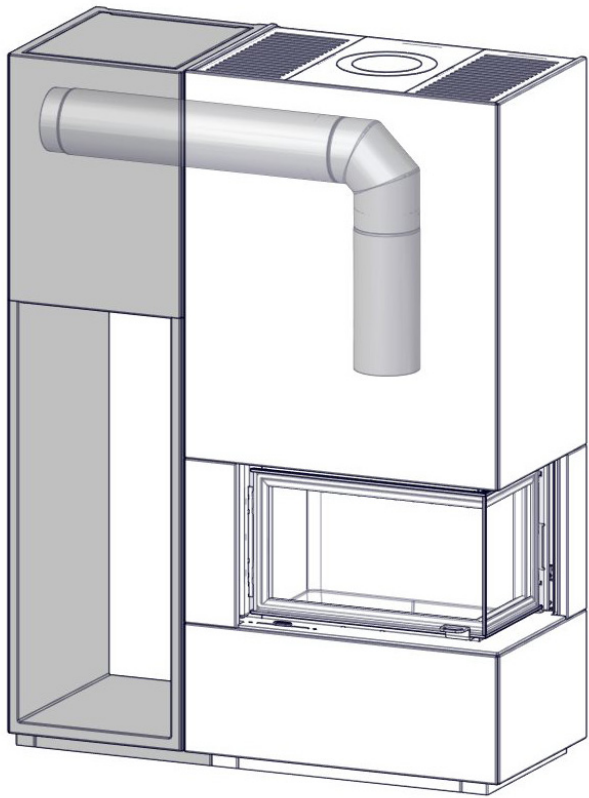

Monaco C Low / High Base Right_Q-34 AL - Wood Shelf

CO-MON01-240

Monaco C Low Base Right_Q-34 AL

➔ FIG 3 - FIG 28

Monaco C High Base Right_Q-34 AL

➔ FIG 3 - FIG 29

Monaco C Low Base Right_Q-34 AL + Wood Shelf - Assembling