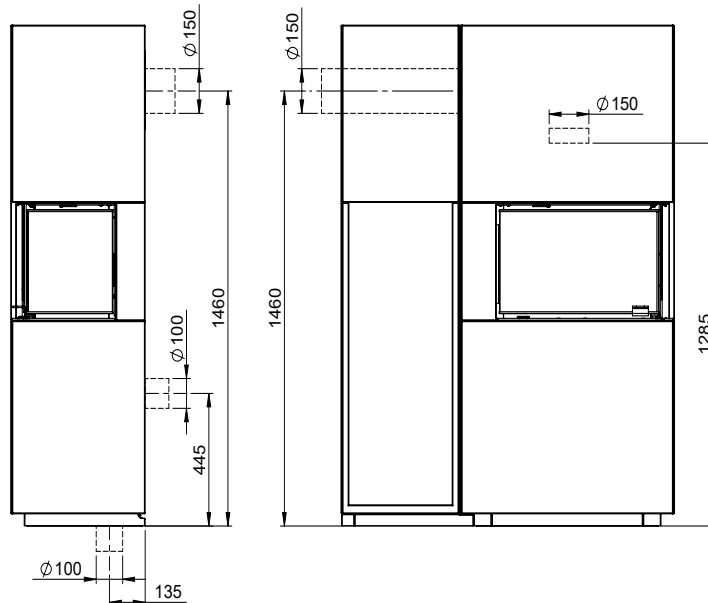

Wood Shelf for Monaco C

Art.no: FP-MON01-500
Last updated: 04.07.2017

FIG 1

Monaco C Low Base Right / Q-34 AL + Wood Shelf = mm

FIG 1b

Monaco C Low Base Right / Q-34 AL + Wood Shelf = Chimney / AIR mm

FIG 1c

Monaco C Low Base Left / Q-34 AL + Wood Shelf = mm

FIG 1d

Monaco C Low Base Left / Q-34 AL + Wood Shelf = Chimney / AIR mm

FIG 1 e

Monaco C High Base R / Q-34 AL + Wood Shelf = mm

FIG 1 f

Monaco C High Base Right / Q-34 AL + Wood Shelf = Chimney / AIR mm

FIG 1c

Monaco C L High Base Left / Q-34 AL + Wood Shelf = mm

FIG 1d

Monaco C High Base Left / Q-34 AL + Wood Shelf = Chimney / AIR mm

Monaco C Low Base Right_Q-34 AL + Wood Shelf - Assembling

Monaco C High Base Right_Q-34 AL + Wood Shelf - Assembling