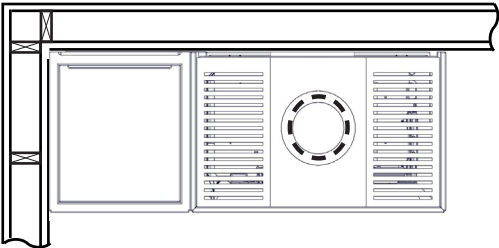

FIG 1c

Monaco C L High Base Left / Q-34 AL + Wood Shelf = mm

FIG 1d

Monaco C High Base Left / Q-34 AL + Wood Shelf = Chimney / AIR mm

Monaco C Low Base Right_Q-34 AL + Wood Shelf - Assembling

Monaco C High Base Right_Q-34 AL + Wood Shelf - Assembling