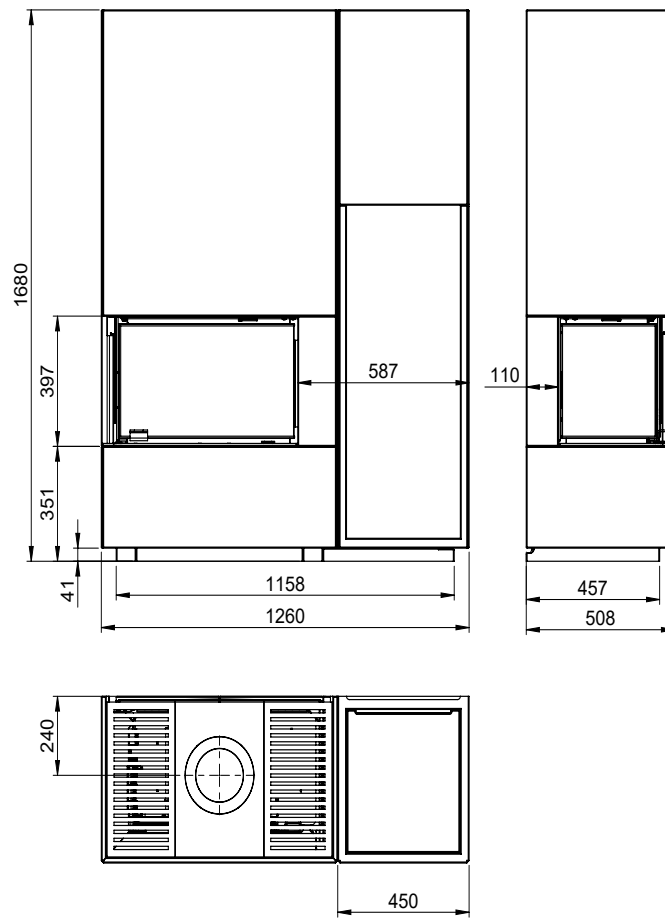

Wood Shelf for Monaco C

Art.no: FP-MON01-500
Last updated: 04.07.2017

FIG 1

Monaco C Low Base Right / Q-34 AL + Wood Shelf = mm

FIG 1b

Monaco C Low Base Right / Q-34 AL + Wood Shelf = Chimney / AIR mm

FIG 1c

Monaco C Low Base Left / Q-34 AL + Wood Shelf = mm

FIG 1d

Monaco C Low Base Left / Q-34 AL + Wood Shelf = Chimney / AIR mm

FIG 1 e

Monaco C High Base R / Q-34 AL + Wood Shelf = mm

FIG 1 f

Monaco C High Base Right / Q-34 AL + Wood Shelf = Chimney / AIR mm

FIG 1c

Monaco C L High Base Left / Q-34 AL + Wood Shelf = mm

FIG 1d

Monaco C High Base Left / Q-34 AL + Wood Shelf = Chimney / AIR mm

Monaco C Low Base Right_Q-34 AL + Wood Shelf - Assembling

Monaco C High Base Right_Q-34 AL + Wood Shelf - Assembling