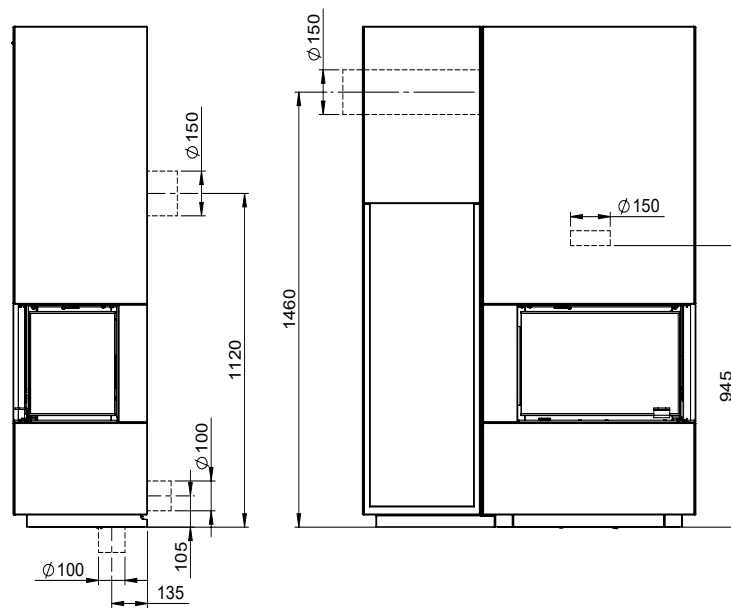

Wood Shelf for Monaco C

Art.no: FP-MON01-500
Last updated: 04.07.2017

FIG 1

Monaco C Low Base Right / Q-34 AL + Wood Shelf = mm

FIG 1b

Monaco C Low Base Right / Q-34 AL + Wood Shelf = Chimney / AIR mm

FIG 1c

Monaco C Low Base Left / Q-34 AL + Wood Shelf = mm

FIG 1d

Monaco C Low Base Left / Q-34 AL + Wood Shelf = Chimney / AIR mm

FIG 1 e

Monaco C High Base R / Q-34 AL + Wood Shelf = mm

FIG 1 f

Monaco C High Base Right / Q-34 AL + Wood Shelf = Chimney / AIR mm