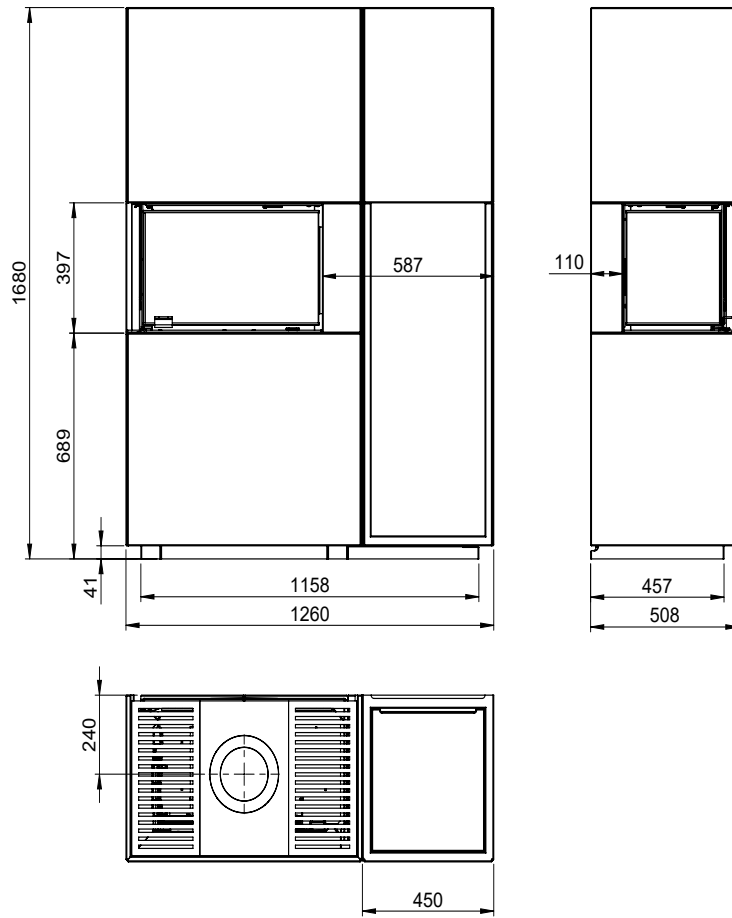

Monaco C Low Base Left / Q-34 AL + Wood Shelf = mm

FIG 1d

Monaco C Low Base Left / Q-34 AL + Wood Shelf = Chimney / AIR mm

FIG 1 e

Monaco C High Base R / Q-34 AL + Wood Shelf = mm

FIG 1 f

Monaco C High Base Right / Q-34 AL + Wood Shelf = Chimney / AIR mm

FIG 1c

Monaco C L High Base Left / Q-34 AL + Wood Shelf = mm

FIG 1d

Monaco C High Base Left / Q-34 AL + Wood Shelf = Chimney / AIR mm

Monaco C Low Base Right_Q-34 AL + Wood Shelf - Assembling

Monaco C High Base Right_Q-34 AL + Wood Shelf - Assembling