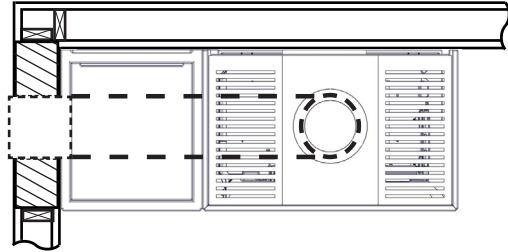

Monaco C Low / High Base Right_Q-34 AL - Wood Shelf

CO-MON01-240

Monaco C Low Base Right_Q-34 AL

➔ FIG 3 - FIG 28

Monaco C High Base Right_Q-34 AL

➔ FIG 3 - FIG 29

Monaco C Low Base Right_Q-34 AL + Wood Shelf - Assembling